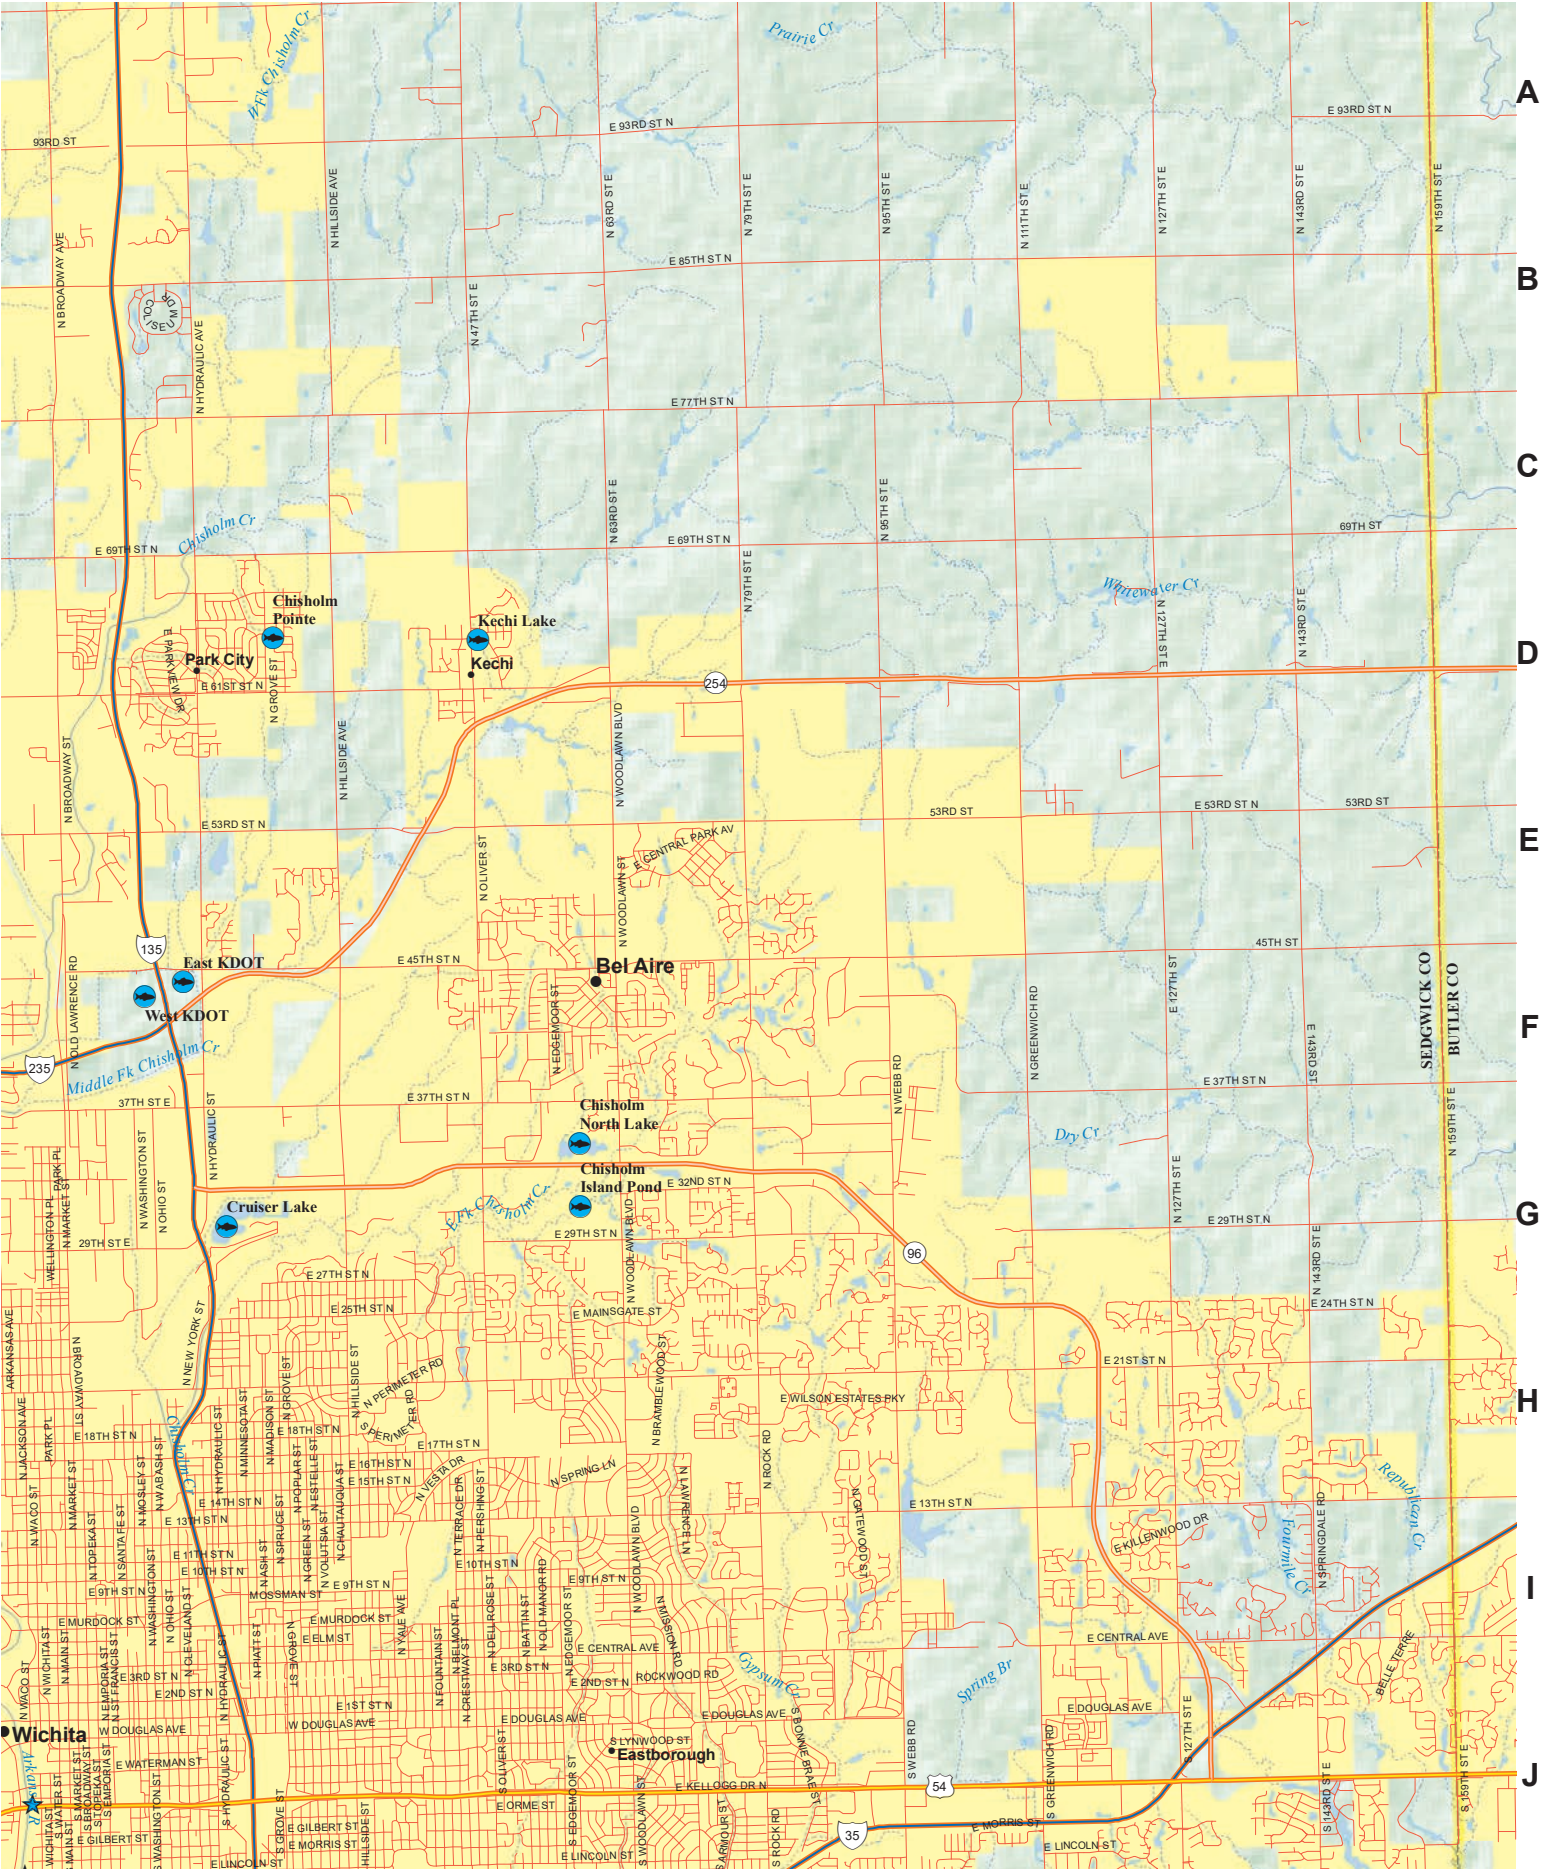

C

D

E

F

G

H

I

J

G

H

I

J

Dillon's Pond

South Lake

Riggs Lake
Haysville

Clearwater
Chisholm
Ridge Lakes

C3

7

8

9

10

11

12

Wichita

Eastborough

Harrison Park Lake

Watson Park Lake

Emery Park Pond

Oaklawn-Sunview

Oaklawn Idlewild Pond

Stone Creek

Rainbow Valley