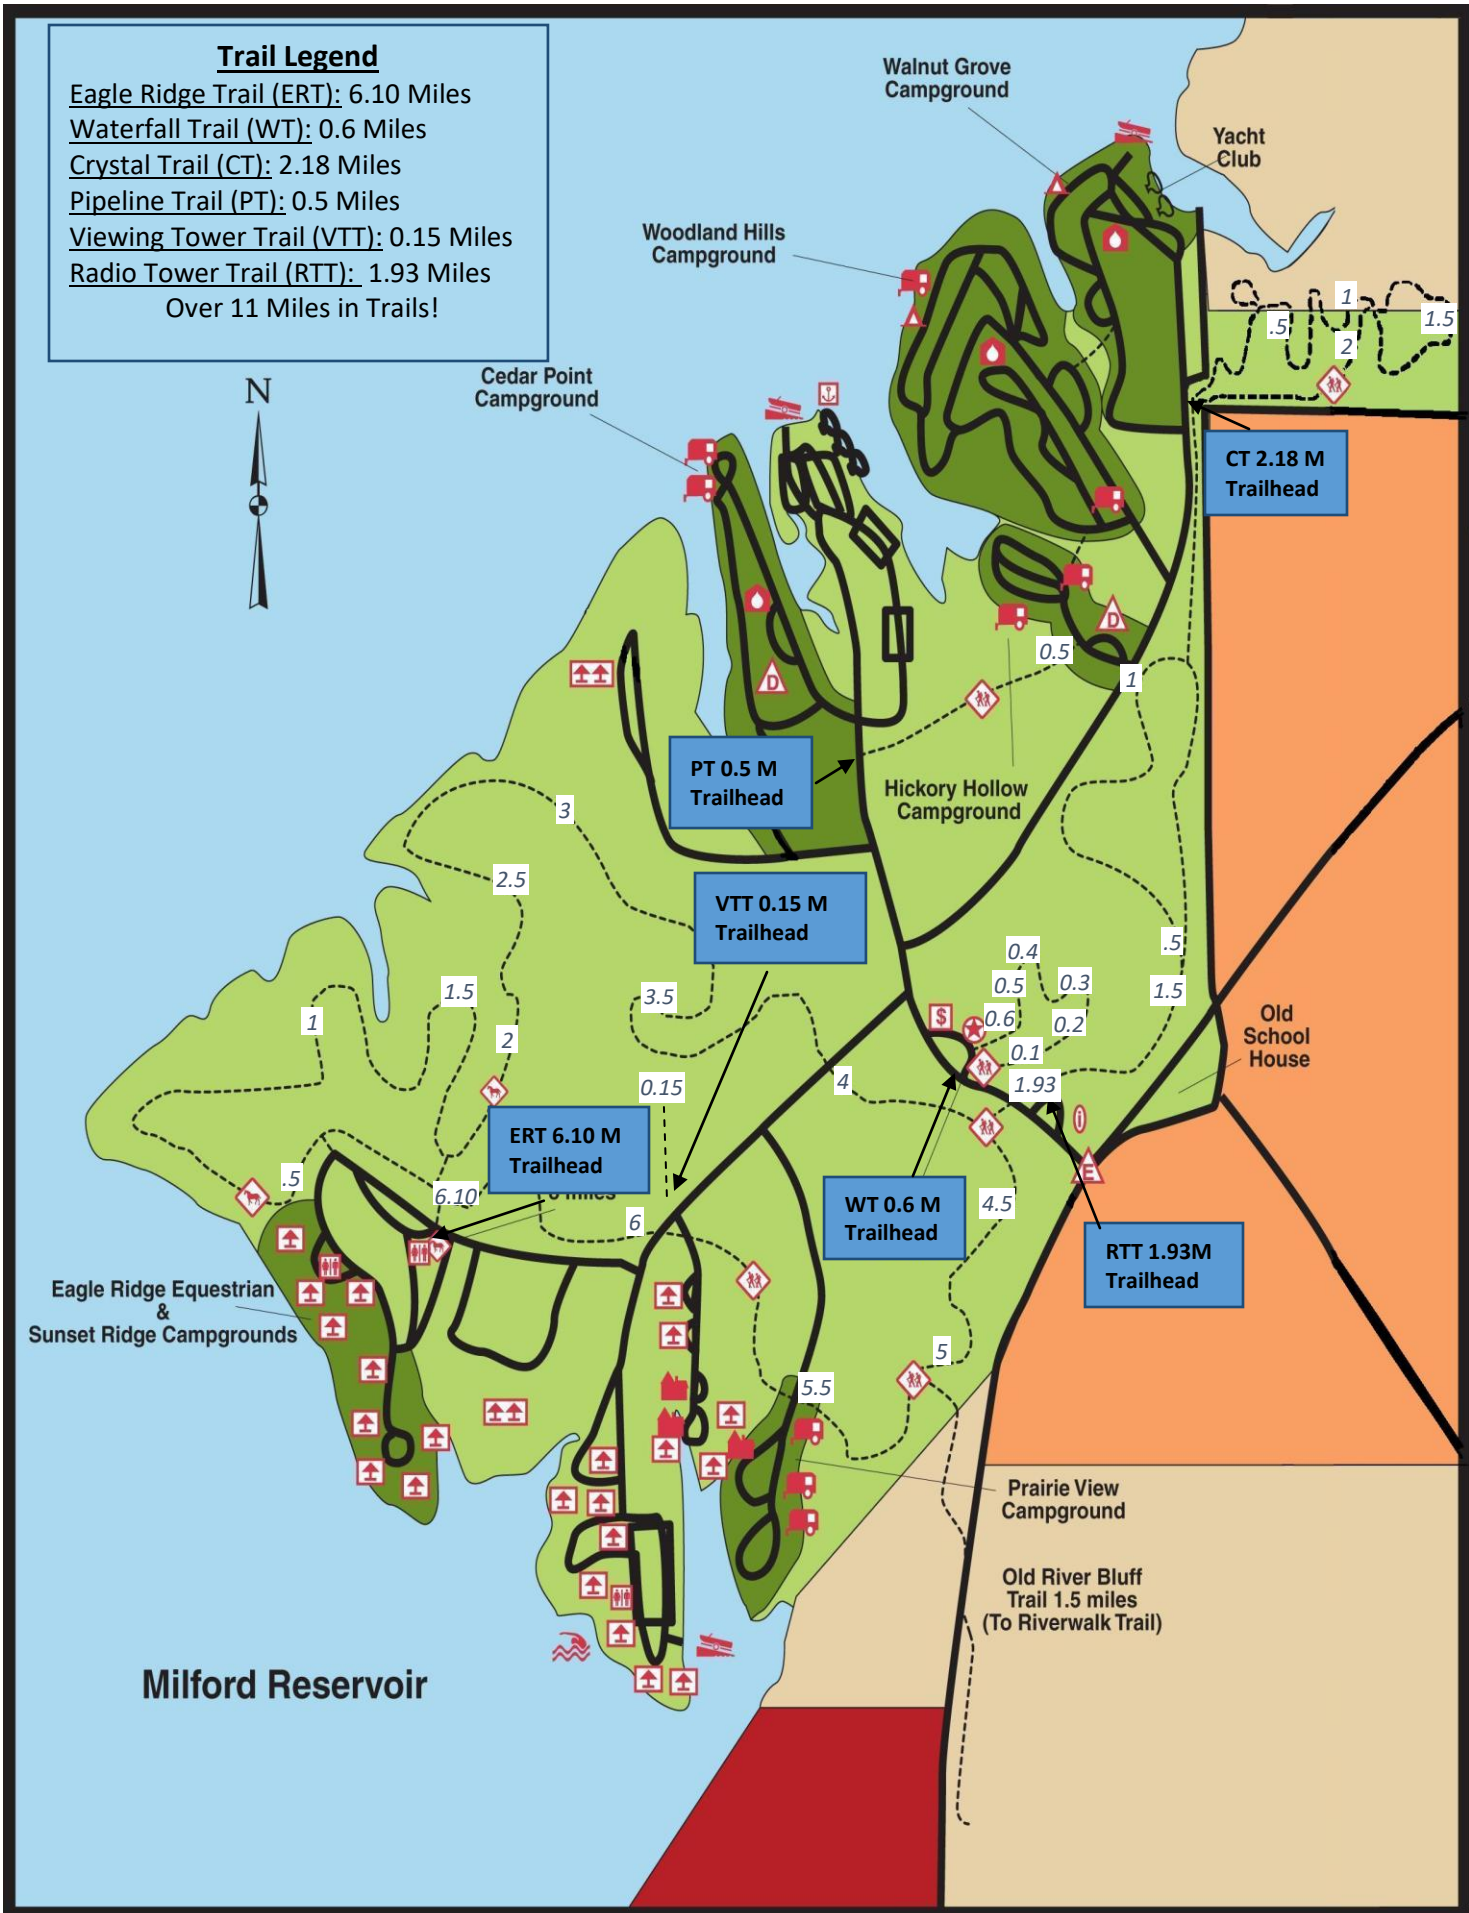

Milford State Park Trail Map

Trail Legend

- Eagle Ridge Trail (ERT): 6.10 Miles
- Waterfall Trail (WT): 0.6 Miles
- Crystal Trail (CT): 2.18 Miles
- Pipeline Trail (PT): 0.5 Miles
- Viewing Tower Trail (VTT): 0.15 Miles
- Radio Tower Trail (RTT): 1.93 Miles
- Over 11 Miles in Trails!

Milford Reservoir

Walnut Grove
Campground

Yacht
Club

Woodland Hills
Campground

Cedar Point
Campground

1
1.5
2
1.5

CT 2.18 M
Trailhead

PT 0.5 M
Trailhead

Hickory Hollow
Campground

VTT 0.15 M
Trailhead

Old
School
House

ERT 6.10 M
Trailhead

WT 0.6 M
Trailhead

RTT 1.93M
Trailhead

Eagle Ridge Equestrian
&
Sunset Ridge Campgrounds

Prairie View
Campground

Old River Bluff
Trail 1.5 miles
(To Riverwalk Trail)